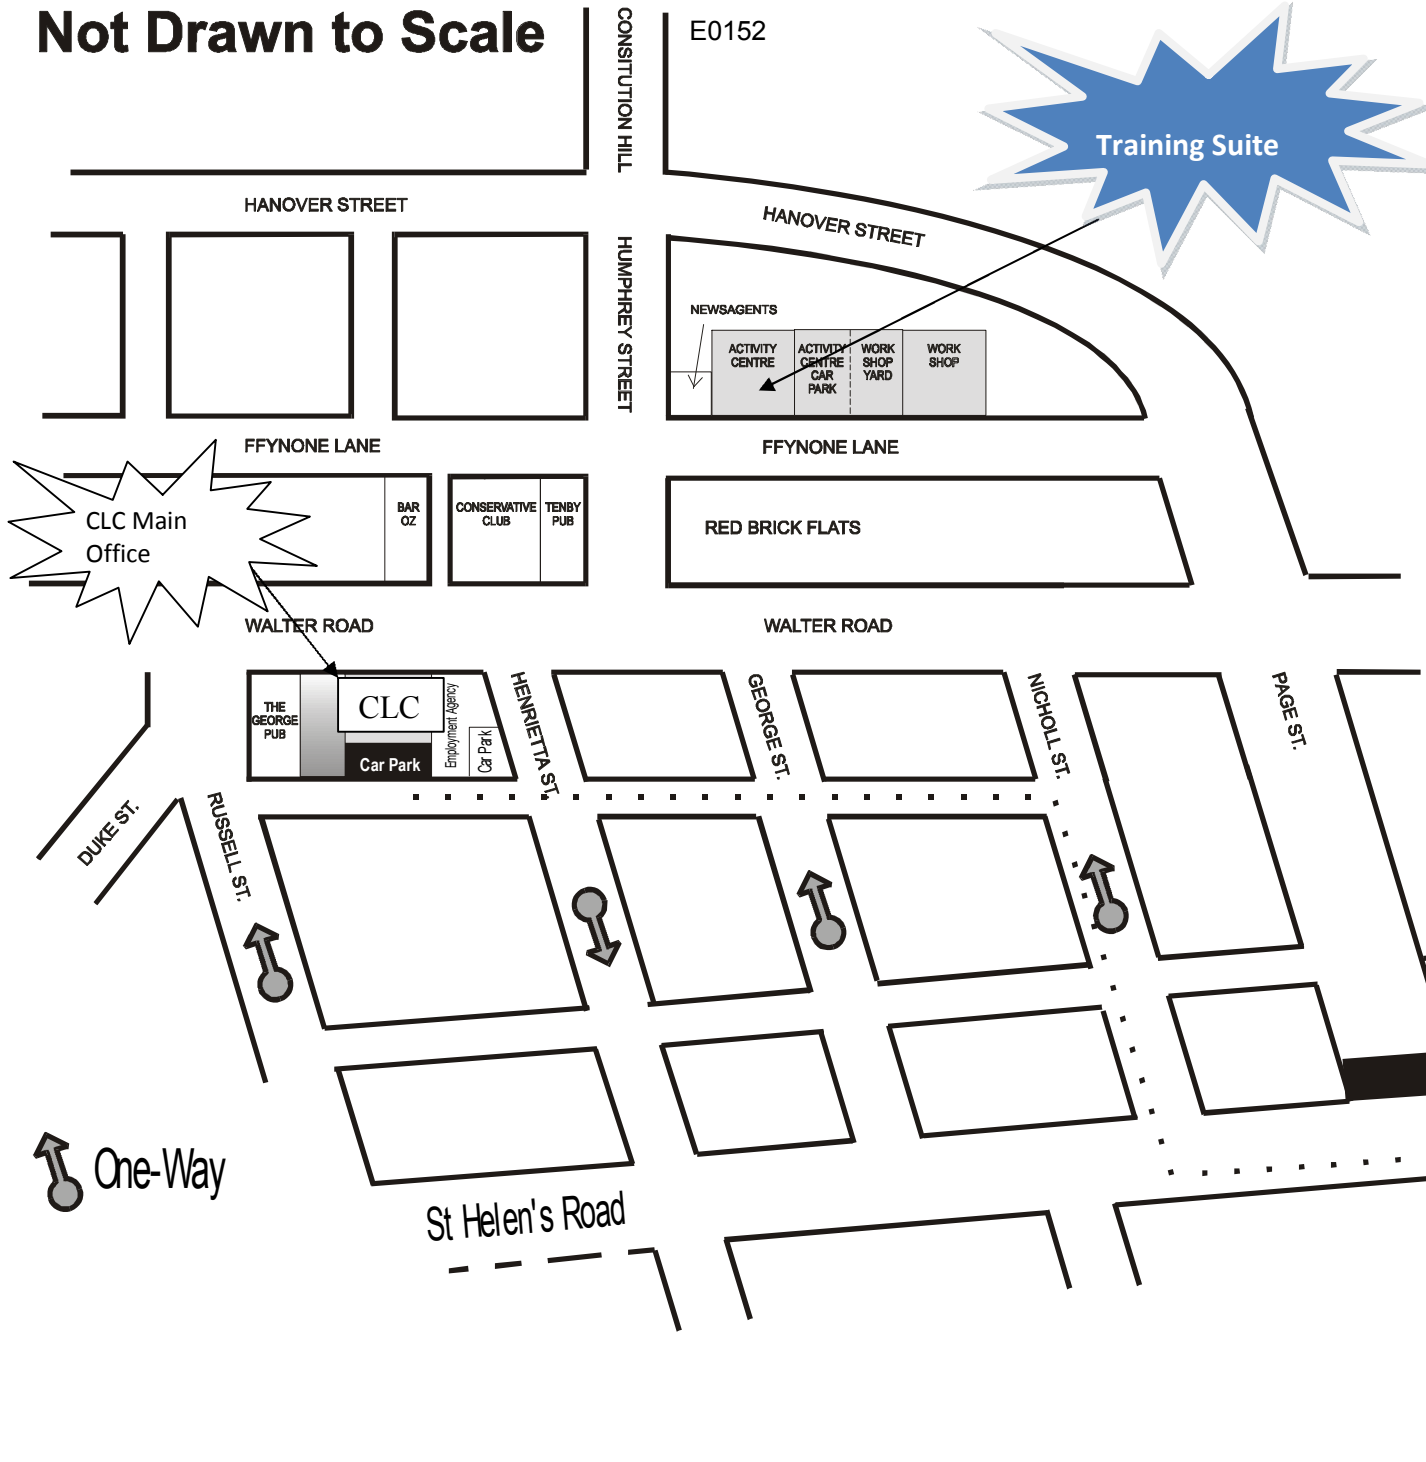

**Not Drawn to Scale**

**Consortium Address: - 24 Walter Road, Swansea**

Directions to the office car park at rear of building - approaching from Swansea East - i.e., Fabian Way onto Quay Parade.

Take first turning off of M4 motorway for Swansea (Junction 42 - A483). Continue along Fabian Way and continue straight onto Quay Parade - i.e., head for Swansea City Centre.

Stay on main road, this will take you through numerous junctions/lights but follow the road straight on keeping to your left. You will pass through Quay Parade (Sainsburys on your left) and Victoria Road (Museum on your left) until you are finally on Osytermouth Road.

Continue on past Swansea Leisure Centre, (on your left) until you see Tesco Superstore on your right hand side - take the right lane at the lights and turn right onto West Way (dual carriageway).

Continue into the City Centre through the lights until you reach the junction by Potters Wheel turn left onto St Helen's Road.

I.e., drawn below

To The Kingsway